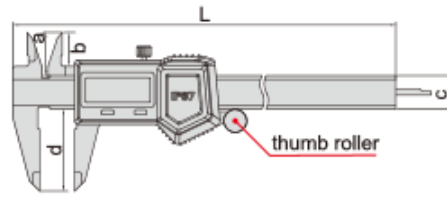

subler mecanic rezistent la apa, model 1118

WATERPROOF DIGITAL CALIPER

- IP67 dust/waterproof
- Resolution: 0.01mm/0.0005"
- Button function: zero, on/off, mm/inch, ABS/REL, hold
- Battery CR2032
- Meet DIN862
- Made of stainless steel

ATTENTION: IT IS NECESSARY TO SET ZERO AFTER POWER ON EACH TIME

ATTENTION: NO DATA OUTPUT

IP67
WATERPROOF

1118-150B

* Supplied with manufacturer inspection certificate traceable to DKD Germany

Code	Range	Accuracy	Thumb roller	L	a	b	c	d
1118-150B*	0-150mm/0-6"	±0.03mm	with	236	21	16	16	40
1118-200B*	0-200mm/0-8"	±0.03mm	with	286	24	19	16	50
1118-300B*	0-300mm/0-12"	±0.03mm	with	400	25	20.5	17	60
1118-150BW*	0-150mm/0-6"	±0.03mm	without	236	21	16	16	40
1118-200BW*	0-200mm/0-8"	±0.03mm	without	286	24	19	16	50
1118-300BW*	0-300mm/0-12"	±0.03mm	without	400	25	20.5	17	60